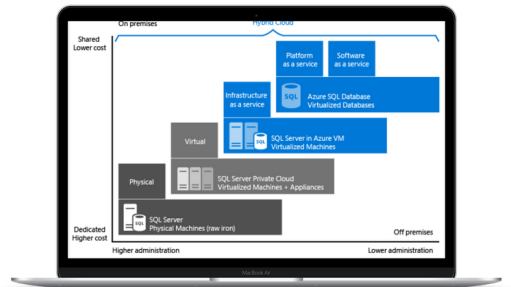

GETTING STARTED

This 3-day engagement will allow your team to work with Tallan and Microsoft to educate your organization on what is possible in Azure and build out a POC utilizing Azure's PaaS services.

Azure PaaS: 3-Day Proof Of Concept

Solution Areas
Cloud

Solution Phase
Design

Length of Engagement
3 Days

[Contact Us](#)

TOP LEVEL EXPERTISE

This engagement offers you Sr. level consultants and architects from Tallan to assist and help you execute a SQL database migration to Azure.

TIMELINE: 10 DAYS

Agenda

- Assess current on prem SQL environment
- Create a to be architecture for shifting to Azure
- Make a roadmap to get from SQL server to Azure
- Identify risk and mitigate
- Identify database dependencies
- Resolve compatibility issues
- Performance testing before and after migration

Deliverables

- Documentation of new architecture and roadmap
- Functioning SQL Azure environment
- Knowledge transfer to internal teams
- Post migration documents

Designing, developing and deploying cloud based applications is on the critical path to digital innovation and modernization. Contact sales@tallan.com to get started!