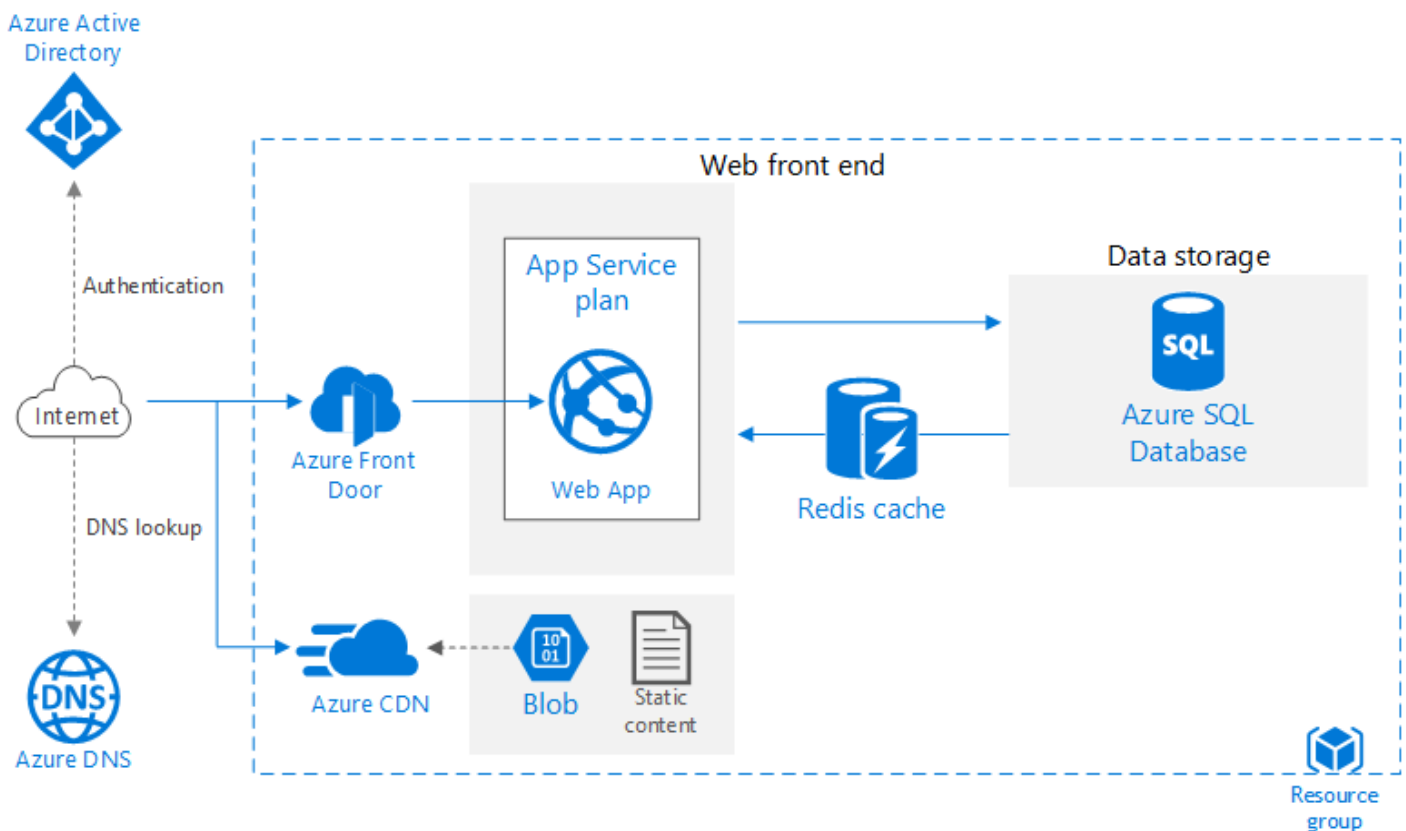

What to Expect

Tallan will work closely with your team to review your on-prem and cloud environments and best practices for deployment to AppService, SQL Databases and PaaS services in Azure. After our review we will document architectural best practices, concerns and recommendations, as well as how to achieve Azure best practices. Upon completion, your team will have a step by step migration roadmap to move your applications and workloads to Azure.

Sample Architecture

Learn more about our cloud consulting services and how they can enhance your business operations and save you money today! Visit [Tallan.com](https://tallan.com) to get started.

Experience Talent-Driven Innovation

Founded in 1985, Tallan provides technology and business process consulting services to enterprise and mid-sized companies, as well as government entities, with a focus on Custom Development, Portals and Collaboration, Business Intelligence, Application Integration, Mobile Platforms, User Experience, Ecommerce, Web Development, and Cloud Services.